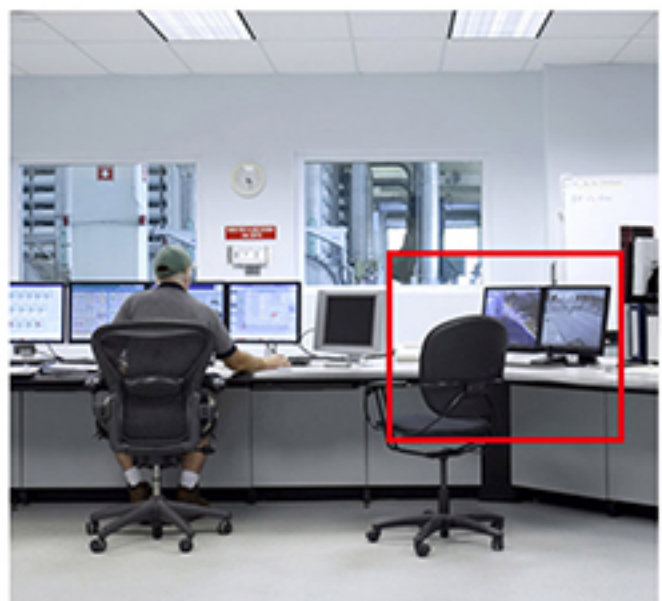

Absent Detect