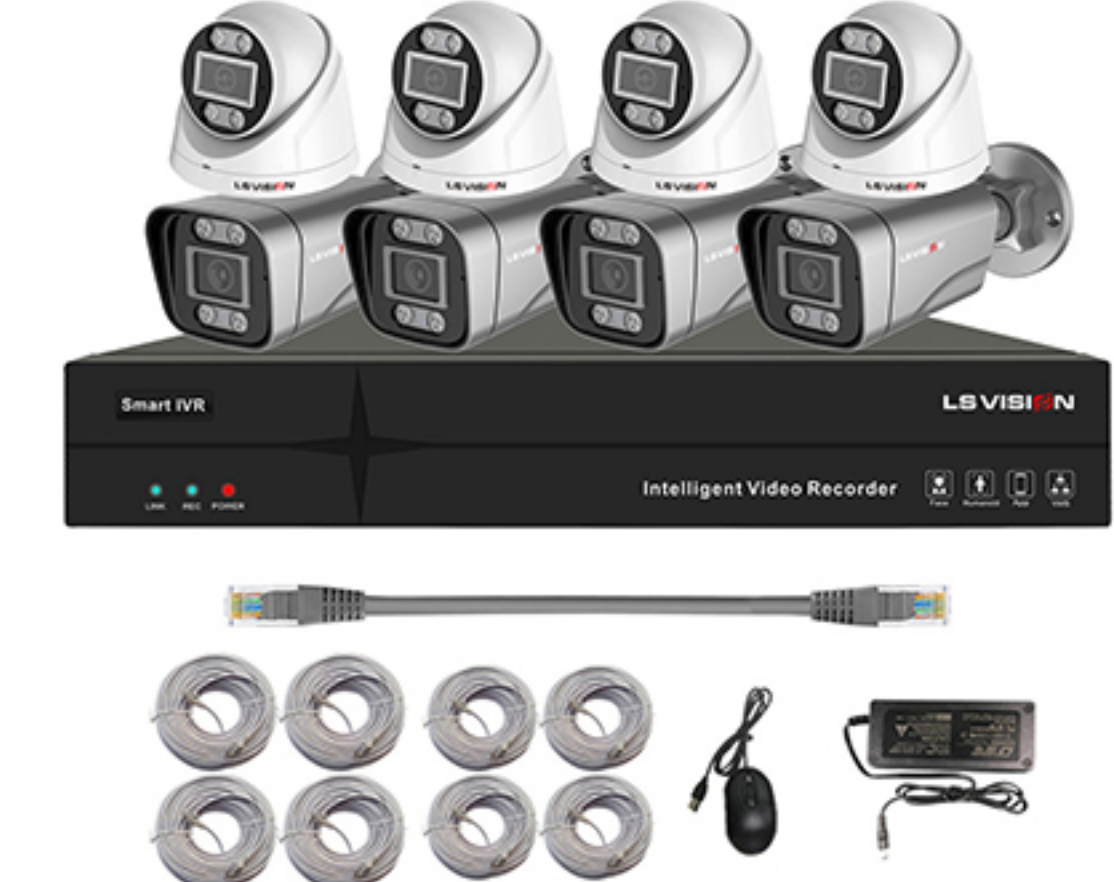

D

Dedication

Altruism, love
Achieve mutual success, a win-win situation

POE NVR KIT Camera

Feature | 4MP/8MP POE NVR KIT AI Camera

1. Support Six AI alert functions: Area Intrusion, Line-Cross Detection, Loitering, Absent Alarm, Vehicle illegal Parking, Vehicle Retrograde
2. Support mobile APP alarm push
3. Support two-way voice intercom
4. Modify the night vision mode and camera parameters
5. Support custom alarm sound
6. Support ordinary event alarm: motion detection, video loss, video occlusion
7. Supports mobile APP and PC client management

Line-Cross Detection

Vehicle illegal Parking

Vehicle Retrograde

LS-PK3404 4MP/8MP

1. 4 pcs 4MP AI alert POE bullet cameras, built-in microphone and speaker, 4mm lens.
2. 1 pcs 4CH POE NVR, 1 HDD, 1 CH 3.5 audio input and 1 CH 3.5 audio output, VGA and HDMI output
3. 25 meter cable*2, 15 meter cable*2, power supply*1, mouse*1

LS-PK3404H 4MP/8MP

1. 2 pcs 4MP AI alert POE bullet cameras + 2 pcs 4MP AI alert POE dome (Plastic case) cameras, built-in microphone and speaker, 4mm lens
2. 1 pcs 4CH POE NVR, 1 HDD, 1 CH 3.5 audio input and 1 CH 3.5 audio output, VGA and HDMI output
3. 25 meter cable*2, 15 meter cable*2, power supply*1, mouse*1

LS-PK3408 4MP/8MP

1. 8 pcs 4MP AI alert POE bullet cameras, built-in microphone and speaker, 4mm lens
2. 1 pcs 8CH POE NVR, 1 HDD, 1 CH 3.5 audio input and 1 CH 3.5 audio output, VGA and HDMI output
3. 25 meter cable*4, 15 meter cable*4, power supply*1, mouse*1