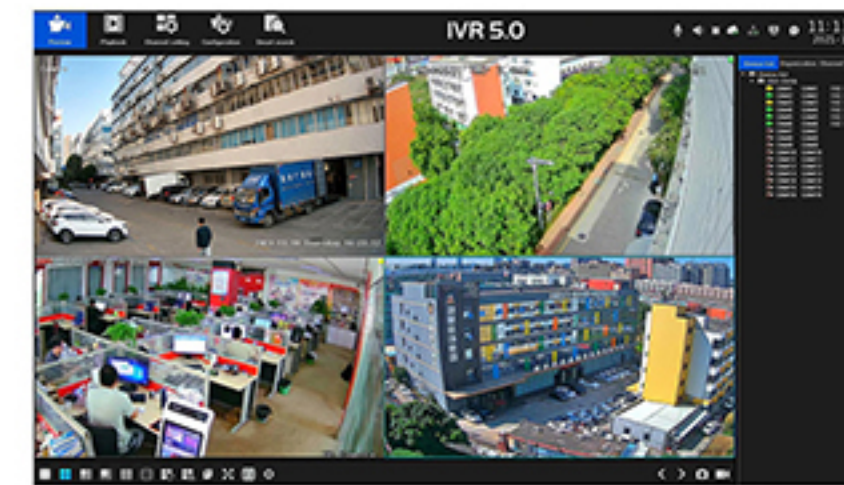

Street

School

Shopping Mall

Airport

Station

CMS Interface

Electronic fence settings

Absent detect settings

Retrograde detect settings

Real-time preview monitoring

HD quality during the day

Infrared or full color night vision

MATE Series Ordinary Model

Model: LS-MB40401-AI, LS-MB40601-AI, LS-MB40801-AI

1. 1/2.66"CMOS 4MP,2560x1440@25fp
2. Standard Fixed lens 3.6mm
3. H.265, H.264, ONVIF protocol
4. Dual light source,support full color night vision and infrared night vision
5. Built-in microphone and speaker ,Two-way voice intercom
6. Six AI alert functions: Area Intrusion, Line-Cross Detection, Loitering, Absent Alarm, Vehicle illegal Parking, Vehicle Retrograde (support access to MATE series NVR linkage application)
7. DC12V&POE, IR distance up to 20M