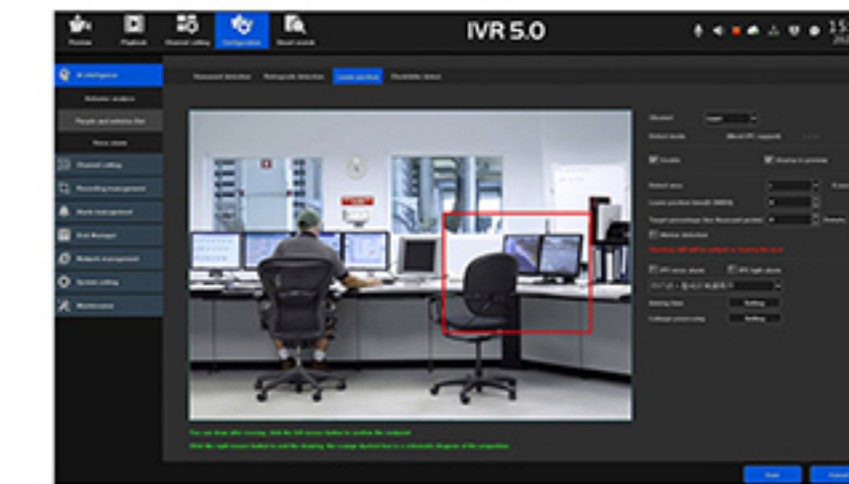

Absent detect settings