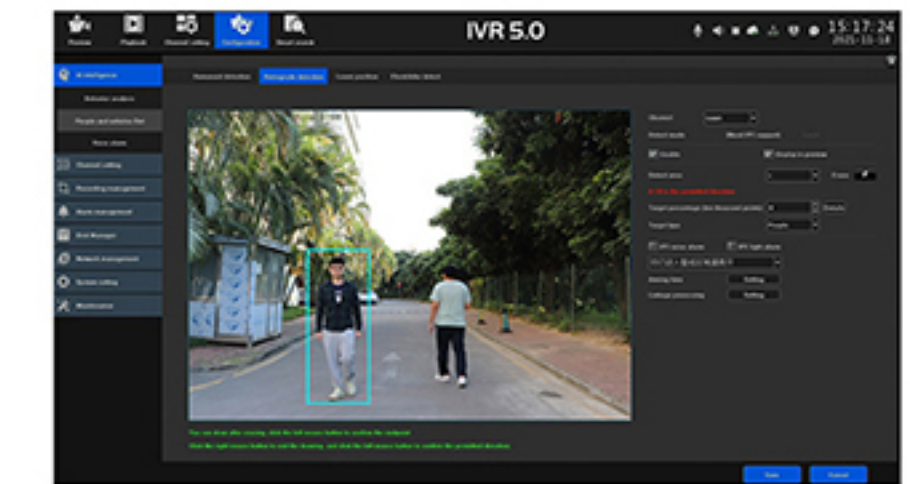

Street

School

Shopping Mall

Airport

Station

CMS Interface

Electronic fence settings

Absent detect settings

Retrograde detect settings

Real-time preview monitoring

HD quality during the day

Infrared or full color night vision

MATE Series Ordinary Model

Model: LS-MB40401-AI, LS-MB40601-AI, LS-MB40801-AI

1. 1/2.66"CMOS 4MP,2560x1440@25fp
2. Standard Fixed lens 3.6mm
3. H.265, H.264, ONVIF protocol
4. Dual light source,support full color night vision and infrared night vision
5. Built-in microphone and speaker ,Two-way voice intercom
6. Six AI alert functions: Area Intrusion, Line-Cross Detection, Loitering, Absent Alarm, Vehicle illegal Parking, Vehicle Retrograde (support access to MATE series NVR linkage application)
7. DC12V&POE, IR distance up to 20M