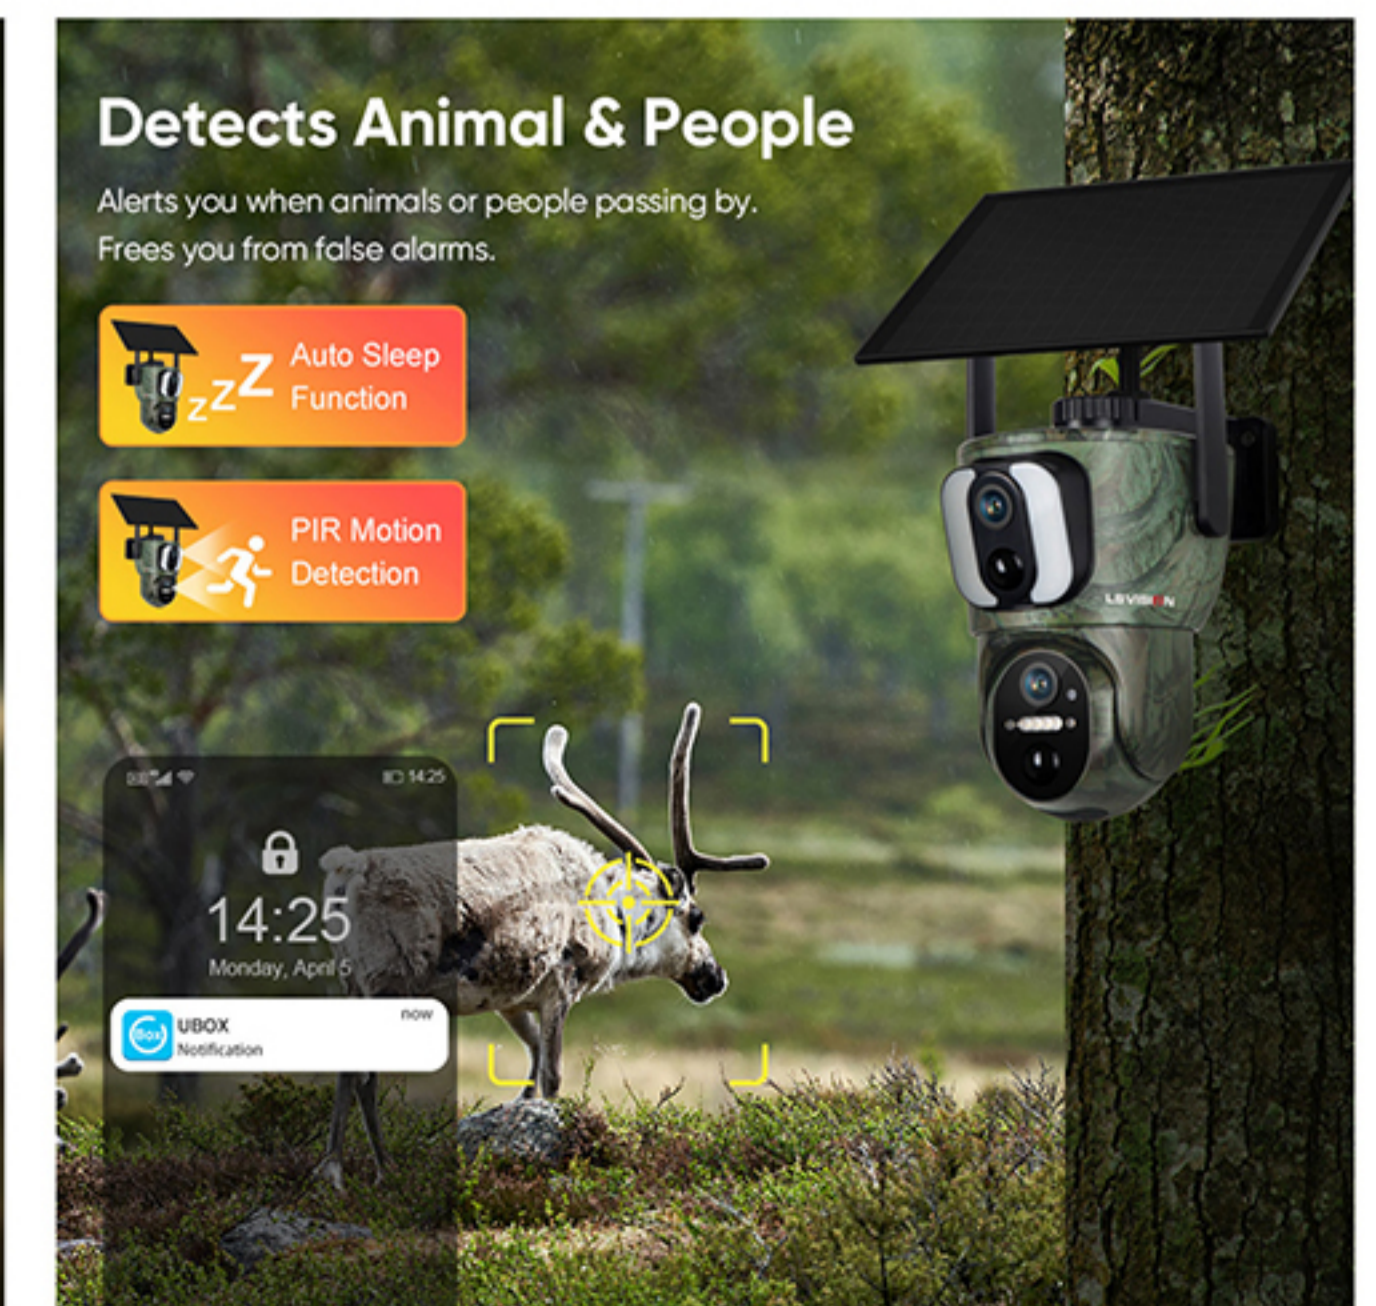

# Dual Lens Dual Screen 4G Hunting Solar Camera

**6MP**  
ULTRA HD

Model | LS-HM5-4G 4G Dual-Lens Dual-Screen Solar Cellular Hunting Camera

1. 6MP dual-lens dual-screen 4G solar alert intelligent hunting camera
2. Built-in 4G module, different modules in different countries
3. 4 watt solar panel with 3m extension cord, built-in 10400mAh (18650) batteries
4. Two-way voice intercom
5. Cloud storage and TF card storage maximum 256G (without TF card)
6. 4G network remote viewing/playback via APP (UCon)
7. ultra-low illumination image sensor
8. Ultra-low power standby, quick wake up in 0.2 seconds
9. DualPIR and dual lens wide-angle design, 180° ultra-wide field of view (Non-stitched video)
10. PIR sensing +Ai motion detection alarm,PIR detection distance: within 20 meters
11. Support for animal recognition ,requires payment to enable (supported after activation of cloud storage)
12. Support picture mode (24MP) or video mode(6MP) can be set
13. 3.6mm +3.6mm lens,built-in 940nm infrared light, night vision distance 15 meters
14. Waterproof grade IP66