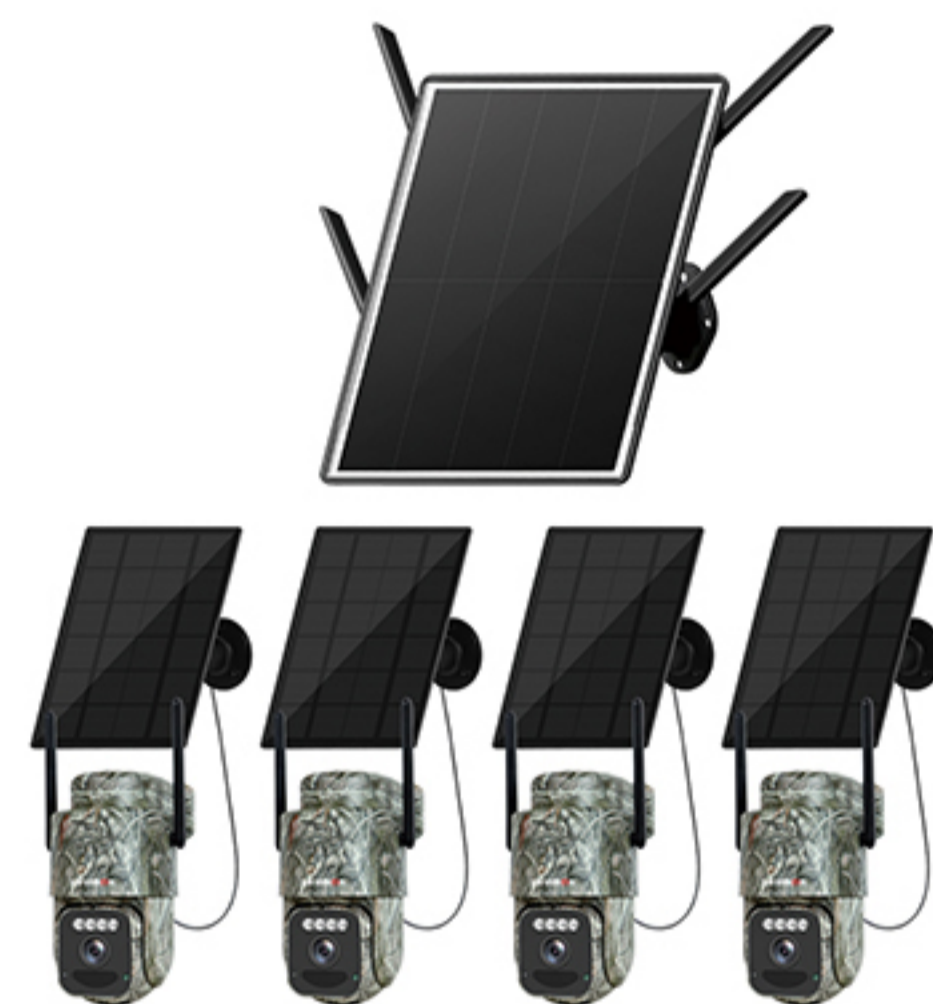

**Solar Power Supply**  
30W Solar Dual Panels +30000mAh Battery

**Plug and play, easy to install**  
No need for network cables and power supply

**Solar powered 4G routers transmit WiFi signals**  
Insert 4G SIM card, 4G router transmits WiFi signal

**IP66 Waterproof**  
The router can also function normally on rainy days.

**Plug and play, easy to install**  
No need for network cables and power supply

# Solar 4G NVR System

Model | LS-RK1404 LS-RK1404M 4CH Solar NVR + 4 Pcs Low Power Cameras

1. 4 pcs 4MP PIR Low power Cameras, built-in microphone and speaker, 4mm lens
2. 1 pcs 4CH Solar NVR,
3. Support mobile APP alarm push. Support two-way voice intercom
5. Camera Support Pan&Tilt:Pan 355 degree&Tilt 100 degree
5. Solar panel:NVR 15W, Camera 3W.Batteries: NVR 30Ah, Camera 7800mAh.
6. Built-in 4G network module(Cat.4) for NVR.
7. The camera can be up to 200 meters away from the NVR (in an open area).
8. PIR humanoid detection alarm and video recording,  
PIR detection distance: within 12 meters.
9. 4G network remote viewing/playback via APP (EseeCloud)
10. Built-in infrared light + white light, night vision full color or infrared mode optional,  
IR distance 30 meters.
11. TF card storage maximum 256G (without TF card) ,only supports 256GB TF card provided by LS VISION
12. Power input: DC5V
13. Waterproof grade IP66

# Solar 4G NVR System

WiFi Can Cover 200 Meters

Double-Panel Power Generation

Ultra-Long Battery Life

Plug and Play

IP66 Waterproof