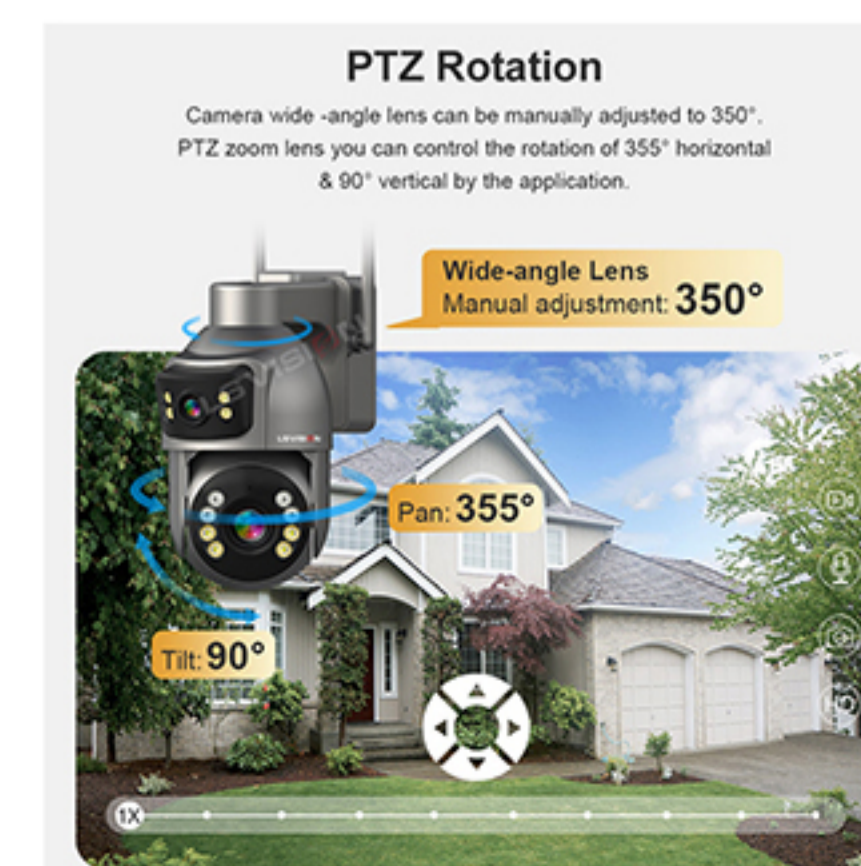

Model | LS-AOV101-4G- 20X AOV 20X Zoom 16 Watt Solar PTZ Camera

1. 2K dual-lens dual-screen AOV 4G solar powered battery PTZ camera
2. Pan&Tilt:Pan 355 degree&Tilt 100 degree
3. 16 watt dual solar panel with 2m extension cord,built-in 16000mAh batteries
4. Two-way voice intercom. Waterproof grade IP66. Humanoid automatic tracking
5. Cloud storage and TF card storage maximum 512G (without TF card)
6. 4G network, remote viewing/playback via APP (HiEasy)
7. Ai humanoid detection alarm and real-time push of alarm information, detection distance: within 50 meters
8. Arbitrary arming time can be set and alarm sound can be set
9. 24/7 Surveillance Recording, it can work for 3 to 7 days when fully charged
10. Always on video (AOV), low frame rate recording during standby time and full-frame recording after humanoid detection is triggered
11. 4mm wide-angle lens + 6~36mm 20x zoom lens,built-in infrared light + white light, IR distance 50 meters

Model | LS-AOV102-4G- 50X

1. 2K dual-lens dual-screen AOV 4G solar powered battery PTZ camera
2. Pan&Tilt:Pan 355 degree&Tilt 100 degree
3. 26 watt dual solar panel with 1.8m extension cord,built-in 31200mAh batteries
4. Two-way voice intercom. Waterproof grade IP66. Humanoid automatic tracking
5. Cloud storage and TF card storage maximum 512G (without TF card)
6. 4G network, remote viewing/playback via APP (HiEasy)
7. Ai humanoid detection alarm and real-time push of alarm information, detection distance: within 80 meters
8. Arbitrary arming time can be set and alarm sound can be set
9. 4mm wide-angle lens + 6~108mm 50x zoom lens,built-in infrared light + white light, IR distance 100 meters
10. 24/7 Surveillance Recording, it can work for 3 to 7 days when fully charged
11. Always on video (AOV), low frame rate recording during standby time and full-frame recording after humanoid detection is triggered