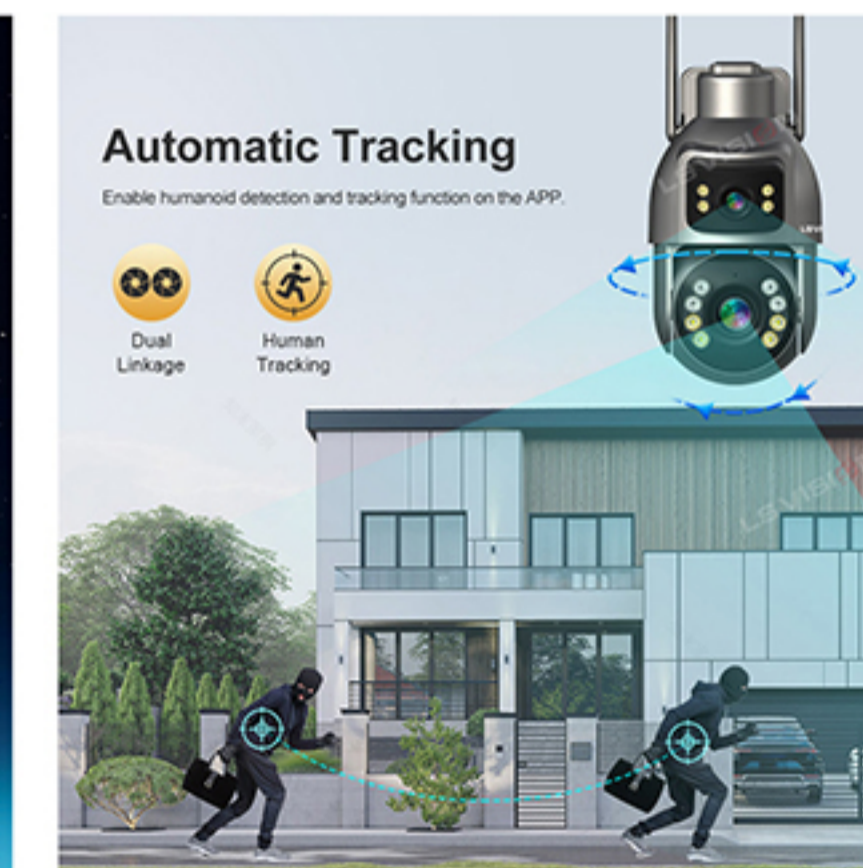

Model | LS-AOV101-4G- 20X AOV 20X Zoom 16 Watt Solar PTZ Camera

1. 2K dual-lens dual-screen AOV 4G solar powered battery PTZ camera
2. Pan&Tilt:Pan 355 degree&Tilt 100 degree
3. 16 watt dual solar panel with 2m extension cord,built-in 16000mAh batteries
4. Two-way voice intercom. Waterproof grade IP66. Humanoid automatic tracking
5. Cloud storage and TF card storage maximum 512G (without TF card)
6. 4G network, remote viewing/playback via APP (HiEasy)
7. Ai humanoid detection alarm and real-time push of alarm information, detection distance: within 50 meters
8. Arbitrary arming time can be set and alarm sound can be set
9. 24/7 Surveillance Recording, it can work for 3 to 7 days when fully charged
10. Always on video (AOV), low frame rate recording during standby time and full-frame recording after humanoid detection is triggered
11. 4mm wide-angle lens + 6~36mm 20x zoom lens,built-in infrared light + white light, IR distance 50 meters

Model | LS-AOV102-4G- 50X

1. 2K dual-lens dual-screen AOV 4G solar powered battery PTZ camera
2. Pan&Tilt:Pan 355 degree&Tilt 100 degree
3. 26 watt dual solar panel with 1.8m extension cord,built-in 31200mAh batteries
4. Two-way voice intercom. Waterproof grade IP66. Humanoid automatic tracking
5. Cloud storage and TF card storage maximum 512G (without TF card)
6. 4G network, remote viewing/playback via APP (HiEasy)
7. Ai humanoid detection alarm and real-time push of alarm information, detection distance: within 80 meters
8. Arbitrary arming time can be set and alarm sound can be set
9. 4mm wide-angle lens + 6~108mm 50x zoom lens,built-in infrared light + white light, IR distance 100 meters
10. 24/7 Surveillance Recording, it can work for 3 to 7 days when fully charged
11. Always on video (AOV), low frame rate recording during standby time and full-frame recording after humanoid detection is triggered